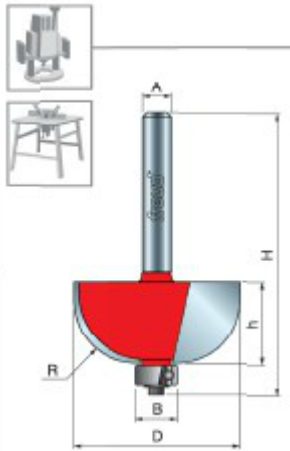

Freud Cove Bits

Thank you for shopping with us!

Application: Smooth, decorative edging and inverted radii -Create smooth, classic cove profiles with Freud cove bits, which have a shear angle that slices wood similar to the way a craftsman uses a hand plane. -Cuts all composition materials, plywoods, hardwoods, and softwoods. -Use on hand-held and table-mounted portable routers.

Item #	Manufacturer	Diameter	Cut Height, Length, or Width	Overall Length	Radius	Shank	Bearing Size	Price
30-094	Freud Tools	1/2 in	1/2 in	2 3/16 in	1/16 in	1/4 in	3/8 in	\$31.93
30-098	Freud Tools	5/8 in	1/2 in	2 3/16 in	1/8 in	1/4 in	3/8 in	\$31.93
30-100	Freud Tools	3/4 in	1/2 in	2 3/16 in	3/16 in	1/4 in	3/8 in	\$32.31
30-102	Freud Tools	7/8 in	1/2 in	2 3/16 in	1/4 in	1/4 in	3/8 in	\$34.78