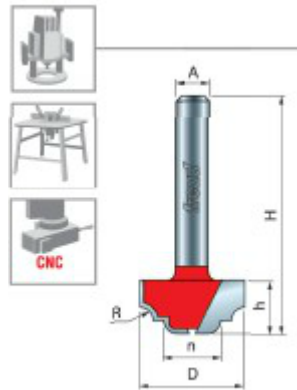

### Freud Cove & Bead Groove Bits

Thank you for shopping with us!

Application: Ornamental edge profiles and grooves -Produce beautiful decorative grooves in molding and furniture with these bits, or use them with an edge guide to create decorative edge profiles. -Cuts all composition materials, plywoods, hardwoods, and softwoods. -Use on CNC and other automatic routers as well as hand-held and table-mounted portable routers.

Item #	Diameter	Cut Height, Length, or Width	Small Diameter	Overall Length	Radius	Shank	Manufacturer	Price
39-100	3/4 in	3/8 in	9/16 in	1 5/8 in	3/32 in	1/4 in	Freud Tools	<b>\$26.57</b>
39-101	3/4 in	1/2 in	5/16 in	1 3/4 in	5/32 in	1/4 in	Freud Tools	<b>\$34.41</b>
39-102	1 in	1/2 in	.750 in	1 3/4 in	1/8 in	1/4 in	Freud Tools	<b>\$32.92</b>
39-112	1 1/4 in	1/2 in	25/32 in	2 in	5/32 in	1/2 in	Freud Tools	<b>\$39.18</b>