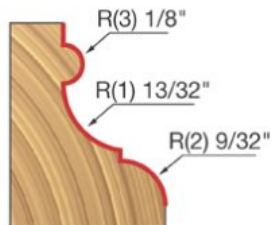

Thank you for shopping with us!

Application: Chair rails and other decorative millwork

- Forms beautiful wainscot and panel moldings.
- Create numerous molding profiles by using various bearings and multiple passes.
- Cuts all composition materials, plywoods, hardwoods, and softwoods.
- Use on hand-held and table-mounted portable routers.

Item #	Manufacturer	Diameter	Cut Height, Length, or Width	Overall Length	R1/Radius	R2/Radius	R3/Radius	Shank	Price
99-008	Freud Tools	1 3/4 in	1 1/8 in	3 in	13/32 in	9/32 in	1/8 in	1/2 in	\$80.22