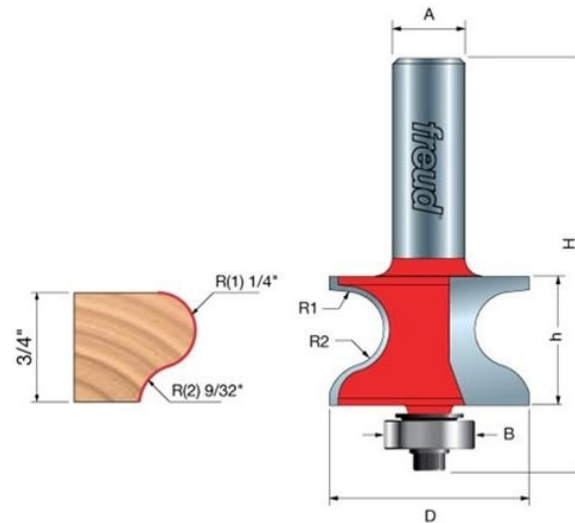

Edge of Arlington offers free shipping in the United States when you choose flat rate shipping Application: For milling a graceful, traditional window sill profile. Perfect for renovators and remodelers who need to match an existing window stool, or to add a beautiful decorative touch to an unadorned window opening. -Suitable for 11/16" or 3/4" thick material -Includes a ball bearing guide for use with patterns or to align the fence -Cuts all composition materials, plywoods, hardwoods, and softwoods -Use on hand-held and table-

mounted portable routers

Item #	Manufacturer	Diameter	Cut Height, Length, or Width	Overall Length	R1/Radius	R2/Radius	Shank	Bearing Size	Price
99-462	Freud Tools	1 13/32 in	1 in	2 7/8 in	9/32 in	1/4 in	1/2 in	5/8 in	\$65.58