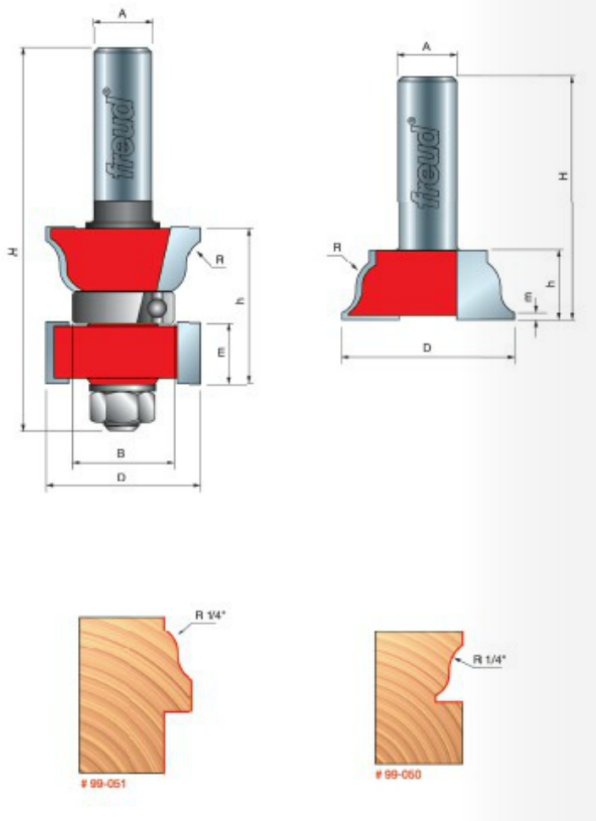

### Freud Window Sash & Rail Bits

Thank you for shopping with us!

Application: Two bits work together to produce a complete divided lite sash -99-050 copes the rails, sash bars, and muntins; 99-051 cuts the profile on all components. Includes instruction manual. -Cuts all composition materials, plywoods, hardwoods, and softwoods. -Use on table-mounted portable routers.

Item #	Manufacturer	Diameter	Cut Height, Length, or Width	Minor Height	Overall Length	Radius	Shank	Bearing Size	Price
99-051	Freud Tools	1 11/32 in	1 25/64 in	17/32 in	3 7/16 in	1/4 in	1/2 in	22 mm	<b>\$98.52</b>
99-050	Freud Tools	1 1/2 in	39/64 in	1/16 in	2 1/16 in	1/4 in	1/2 in	N/A	<b>\$59.16</b>