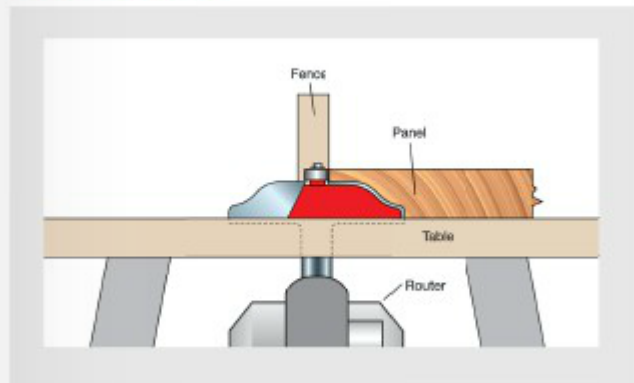

Thank you for shopping with us!

Application: Ideal for creating raised panels for doors and paneling, as well as decorative tops, plaques, and molding (see video below for more information on Quadra-Cut™ Design) -Revolutionary design combines two small wings that cut downward to shear the top edge for a splinter-free surface, and two large wings that shear upward for a smooth finish. -Use 1/2" height for 5/8" stock. Use 5/8" height for 3/4" stock. -Cuts all composition materials, plywoods, hardwoods, and softwoods. -Use on table-mounted portable routers

Freud's Quadra-Cut™ 4 Cutter Design

Raised Panel Setup

Item #	Manufacturer	Cut Height, Length, or Width	Diameter	Minor Height	Overall Length	R1/Radius	R2/Radius	Shank	Small Diameter	Price
99-510	Freud Tools	5/8 in	2 3/4 in	7/32 in	2 1/2 in	35/64 in	1/8 in	1/2 in	N/A	\$101.36
99-511	Freud Tools	5/8 in	2 3/4 in	15/64 in	2 1/2 in	N/A	N/A	1/2 in	1 1/8 in	\$101.36
99-512	Freud Tools	5/8 in	2 3/4 in	17/64 in	2 1/2 in	13/64 in	N/A	1/2 in	1 1/4 in	\$101.36
99-513	Freud Tools	5/8 in	2 3/4 in	15/64 in	2 1/2 in	7/16 in	N/A	1/2 in	N/A	\$101.36
99-515	Freud Tools	5/8 in	3 1/2 in	5/32 in	2 1/2 in	N/A	N/A	1/2 in	1 1/4 in	\$104.32
99-516	Freud Tools	1/2 in	3 1/2 in	5/32 in	2 1/2 in	N/A	N/A	1/2 in	1 1/4 in	\$108.81
99-518	Freud Tools	5/8 in	3 1/2 in	5/64 in	2 1/2 in	1 1/2 in	N/A	1/2 in	N/A	\$104.32
99-519	Freud Tools	1/2 in	3 1/2 in	5/64 in	2 1/2 in	1 1/2 in	N/A	1/2 in	N/A	\$125.20
99-520	Freud Tools	5/8 in	3 1/2 in	7/32 in	2 1/2 in	25/32 in	5/32 in	1/2 in	N/A	\$104.32
99-521	Freud Tools	1/2 in	3 1/2 in	N/A	2 1/2 in	1 3/16 in	5/32 in	1/2 in	N/A	\$93.87
99-522	Freud Tools	5/8 in	3 1/2 in	N/A	2 1/2 in	15/64 in	N/A	1/2 in	1 1/4 in	\$101.36
99-523	Freud Tools	1/2 in	3 1/2 in	N/A	2 1/2 in	5/32 in	N/A	1/2 in	1 1/4 in	\$93.87