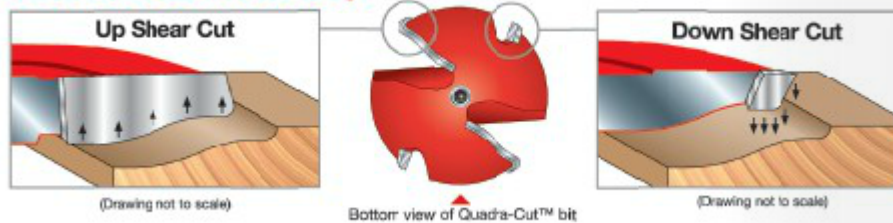

Freud's Quadra-Cut™ 4 Cutter Design