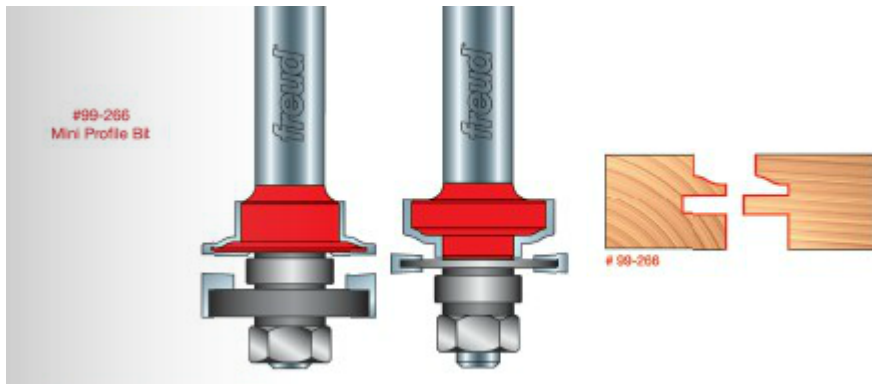

### Freud Matched Rail & Stile Mini Profile Bit Sets

Thank you for shopping with us!

Application: Produces perfect fitting rail and stile doors from 3/4" stock - Produce flawless raised panel doors when you combine these bits with one of Freud's raised panel bits. Shims are included to ensure a perfect fit. -Cuts all composition materials, plywoods, hardwoods, softwoods. -Use on table-mounted portable routers. 

Item #	Manufacturer	Cut Height, Length, or Width	Diameter	Overall Length	Shank	Small Diameter	Price
99-266	Freud Tools	13/16 in	1 9/32 in	2 11/16 in	1/2 in	25/32 in	<b>\$102.86</b>