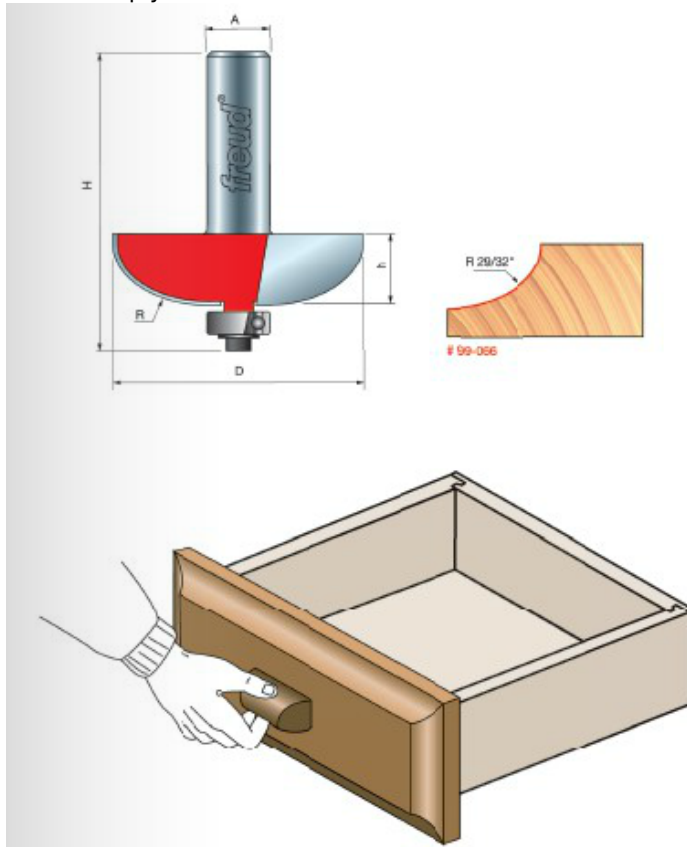

Freud Drawer Front Bit

Thank you for shopping with us!

Application: Adds a decorative "raised panel" look to drawer fronts -Precise shear angles provide a splinter-free finish -Cuts all composition materials, plywoods, hardwoods, and softwoods -Use on hand-held and table-mounted portable routers

Item #	Manufacturer	Cut Height, Length, or Width	Diameter	Overall Length	Radius	Shank	Price
99-066	Freud Tools	9/16 in	2 in	2 3/8 in	29/32 in	1/2 in	\$41.62