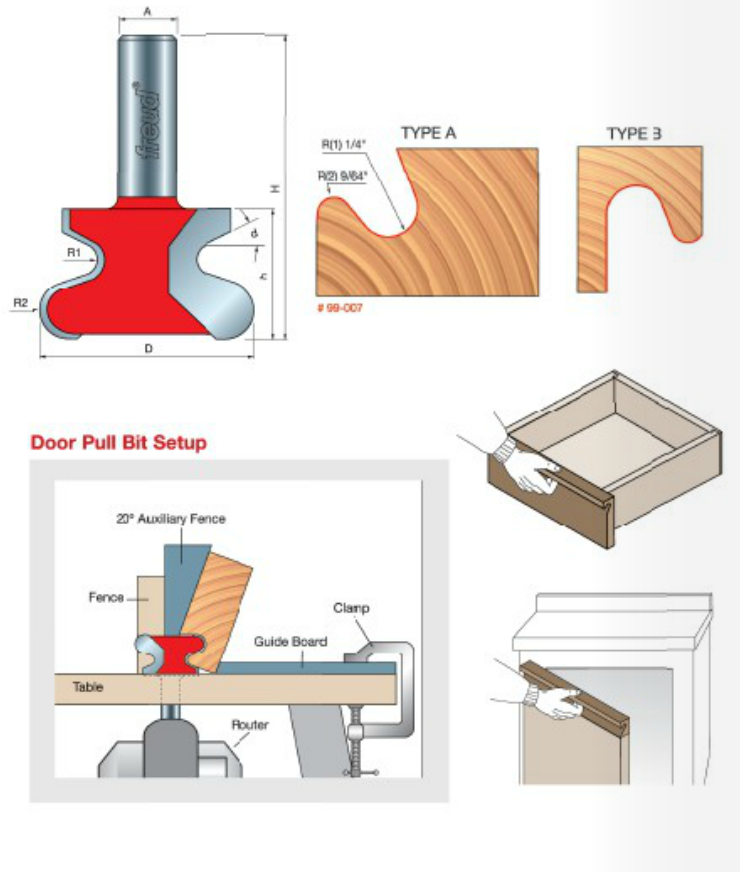

Freud Door Pull Bit

Thank you for shopping with us!

Application: Produces the finger pull groove found on popular contemporary cabinet doors - Cuts all composition materials, plywoods, hardwoods, and softwoods -

Use on table-mounted portable routers

Item #	Manufacturer	Diameter	Cut Height, Length, or Width	Overall Length	R1/Radius	R2/Radius	Shank	Angle	Price
99-007	Freud Tools	1 27/32 in	1 1/8 in	2 5/8 in	1/4 in	9/64 in	1/2 in	26-1/2 deg	\$81.28