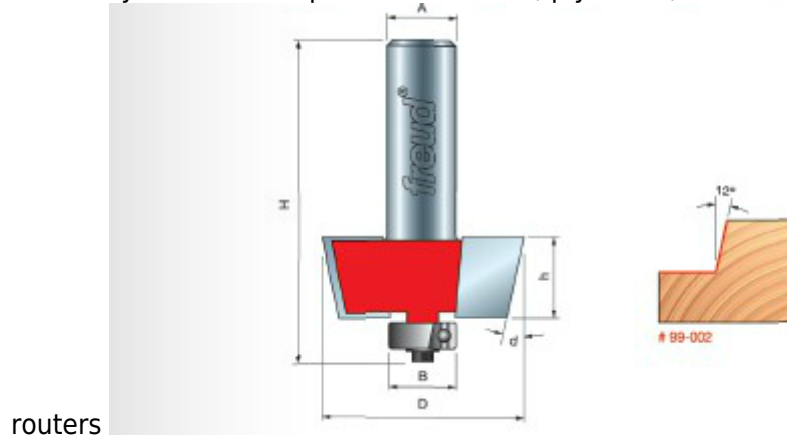

Freud Door Lip Bit

Thank you for shopping with us!

Application: Cutting out the inset portion of a cabinet door -Use with your choice of face profiles for maximum design versatility -Cuts all composition materials, plywoods, hardwoods, and softwoods -Use on hand-held and table-mounted portable

routers

Item #	Manufacturer	Cut Height, Length, or Width	Diameter	Overall Length	Shank	Bearing Size	Angle	Price
99-002	Freud Tools	19/32 in	1 1/2 in	2 7/16 in	1/2 in	1/2 in	12 deg	\$55.98