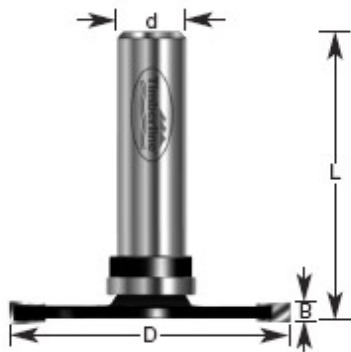

Edge of Arlington Saw & Tool, Inc.

124 South Collins

Arlington, TX 76010

Phone: 817-461-7171 • Fax: 817-795-6651

Toll Free: 888-461-7171

Email: info@eoasaw.com

Website: www.eoasaw.com

Amana Professional Quality Slotting Cutter

Thank you for shopping with us! **Use in a table-mounted router. Not for use in a handheld router!** 1/2" Shank 3-wing [3-wing cutters](#)

Item #	Manufacturer	Diameter	Cut Height, Length, or Width	Overall Length	RPM	Shank	Wings	Price
270-34	Amana Tool	2 1/8 in	3 mm	2 13/64 in	16,000	1/2 in	3	$53.80