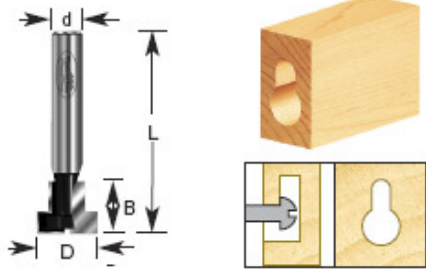

Edge of Arlington Saw & Tool, Inc.

124 South Collins

Arlington, TX 76010

Phone:817-461-7171 • Fax: 817-795-6651

Toll Free: 888-461-7171

Email: info@eoasaw.com

Website: www.eoasaw.com

Amana Professional Quality Keyhole Router Bits

Thank you for shopping with us!

1/4" Shank Single Flute

Item #	Manufacturer	Diameter	Cut Height, Length, or Width	Flute	Overall Length	Shank	Price
140-10	Amana Tool	3/8 in	3/8 in	1	1 1/2 in	1/4 in	$14.70
140-14	Amana Tool	1/2 in	3/8 in	1	1 1/2 in	1/4 in	$16.66