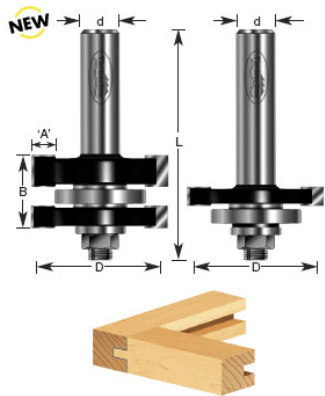

Edge of Arlington Saw & Tool, Inc.

124 South Collins

Arlington, TX 76010

Phone: 817-461-7171 • Fax: 817-795-6651

Toll Free: 888-461-7171

Email: info@eoasaw.com

Website: www.eoasaw.com

Amana Professional Quality 2-Piece Tongue & Groove Set

Thank you for shopping with us! One bit set includes: 2 cutters, 2 bearings, and 1 arbor For 5/8" to 1" materials 1/2" Shank 2 Flute with ball bearing guide Professional Quality Carbide-Tipped Use in a table-mounted router. Not for use in a handheld router!

Item #	Manufacturer	Diameter	Bearing(s)	Cut Depth	Cut Height, Length, or Width	Flute	Includes	Overall Length	Shank	Price
440-32	Amana Tool	1 3/4 in	47763, 47759	1/4\						\$114.31