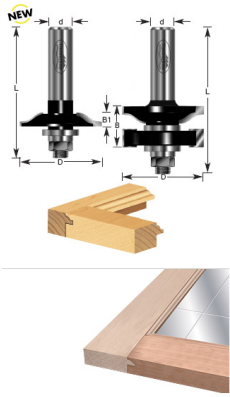

### Amana Professional Quality 2-Piece Glass Door Set - Ogee Profile

Thank you for shopping with us! For 3/4" material 1/2" Shank 2 Flute with ball bearing guide Professional Quality Carbide-Tipped Use in a table-mounted router. Not for use in a handheld router!

Item #	Manufacturer	Diameter	B1	Bearing(s)	Cut Height, Length, or Width	Flute	Overall Length	RPM	Shank	Price
440-34	Amana Tool	1 5/8 in	7mm	47721, Amana Tool 1/2 ID x 3/4 OD x .156 Thick Steel Ball Bearing Guide	27/32 in	2	3 in	18,000	1/2 in	<b>\$114.31</b>