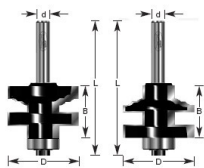

Edge of Arlington Saw & Tool, Inc.

124 South Collins

Arlington, TX 76010

Phone: 817-461-7171 • Fax: 817-795-6651

Toll Free: 888-461-7171

Email: info@eoasaw.com

Website: www.eoasaw.com

Amana Professional Quality 2-Piece Classical Stile & Rail Router Bit Set

Thank you for shopping with us!

For 5/8" - 7/8" materials 1/4" Shank 2 Flute with ball bearing guide Professional Quality Carbide-Tipped Use in a table-mounted router. Not for use in a handheld router!

Item #	Manufacturer	Diameter	Cut Height, Length, or Width	Bearing(s)	Flute	Overall Length	RPM	Shank	Price
440-26	Amana Tool	1 3/8 in	1 in	47712	2	3 in	18,000	1/4 in	$119.70