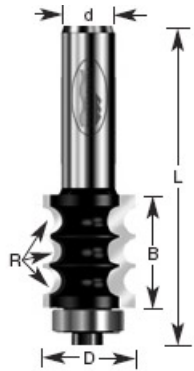

Edge of Arlington Saw & Tool, Inc.

124 South Collins

Arlington, TX 76010

Phone:817-461-7171 • Fax: 817-795-6651

Toll Free: 888-461-7171

Email: info@eoasaw.com

Website: www.eoasaw.com

Amana Professional Quality Triple Bead Router Bit

Thank you for shopping with us!

1/2" Shank 2 Flute with ball bearing guide Professional Quality Carbide-Tipped

Item #	Manufacturer	Diameter	Cut Height, Length, or Width	Bearing(s)	Flute	Overall Length	Radius	Shank	Price
390-40	Amana Tool	7/8 in	1 in	47716	2	3 in	1/8 in	1/2 in	\$43.54