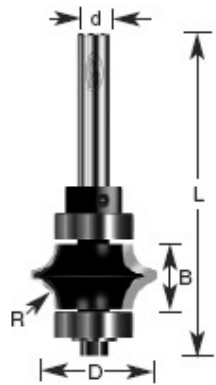

Edge of Arlington Saw & Tool, Inc.

124 South Collins
 Arlington, TX 76010
 Phone:817-461-7171 • Fax: 817-795-6651
 Toll Free: 888-461-7171
 Email: info@eoasaw.com
 Website: www.eoasaw.com

Amana Professional Quality Leaf-Edge Beading Router Bit

Thank you for shopping with us!
 1/4" Shank 2 Flute with ball bearing guide Professional Quality Carbide-Tipped

Item #	Manufacturer	Diameter	Cut Height, Length, or Width	Bearing(s)	Flute	Overall Length	Radius	Shank	Price
390-30	Amana Tool	1 in	1/2 in	Bearing: 47712; Collar 47724	2	2 1/2 in	3/16 in	1/4 in	\$41.62