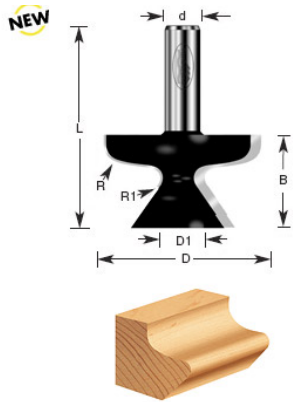

Edge of Arlington Saw & Tool, Inc.

124 South Collins

Arlington, TX 76010

Phone: 817-461-7171 • Fax: 817-795-6651

Toll Free: 888-461-7171

Email: info@eoasaw.com

Website: www.eoasaw.com

Amana Professional Quality Finger Grip Router Bit

Thank you for shopping with us!

1/2" Shank 2 Flute Professional Quality Carbide-Tipped Use in a table-mounted router. Not for use in a handheld router!

Item #	Manufacturer	Diameter	Cut Height, Length, or Width	Diameter (D1)	Flute	Overall Length	Radius	R1/Radius	RPM	Shank	Price
480-20	Amana Tool	2 in	1 1/4 in	3/4 in	2	2 3/4 in	1/4 in	3/16 in	18,000	1/2 in	\$87.47