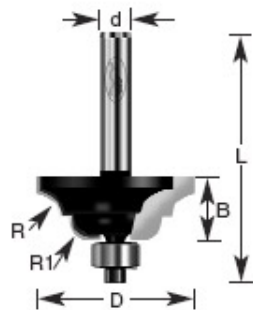

Edge of Arlington Saw & Tool, Inc.

124 South Collins

Arlington, TX 76010

Phone: 817-461-7171 • Fax: 817-795-6651

Toll Free: 888-461-7171

Email: info@eoasaw.com

Website: www.eoasaw.com

Amana Professional Quality Classical Bead & Cove Router Bits

Thank you for shopping with us!

1/4" Shank 2 Flute With Ball Bearing Guide Professional Quality Carbide-Tipped

Item #	Manufacturer	Diameter	Cut Height, Length, or Width	Bearing(s)	Flute	Overall Length	Radius	R1/Radius	Shank	Price
360-10	Amana Tool	1 1/4 in	1/2 in	47706, Amana Tool 3/16 ID x 1/2 OD x .195 Thick Steel Ball Bearing Guide	2	2 in	13/64 in	5/16 in	1/4 in	$35.07
360-14	Amana Tool	1 1/2 in	5/8 in	47706, Amana Tool 3/16 ID x 1/2 OD x .195 Thick Steel Ball Bearing Guide	2	2 1/8 in	15/64 in	7/32 in	1/4 in	$41.86