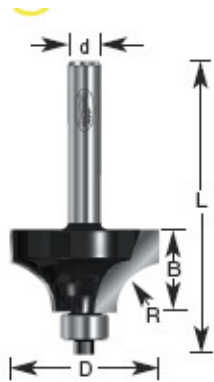

Edge of Arlington Saw & Tool, Inc.

124 South Collins

Arlington, TX 76010

Phone:817-461-7171 • Fax: 817-795-6651

Toll Free: 888-461-7171

Email: info@eoasaw.com

Website: www.eoasaw.com

Amana Professional Quality Beading Router Bits

Thank you for shopping with us!

1/4" & 1/2" Shank 2 Flute with ball bearing guide Professional Quality Carbide-Tipped

Item #	Manufacturer	Diameter	Cut Height, Length, or Width	Bearing(s)	Flute	Overall Length	Radius	Shank	Price
340-10	Amana Tool	7/8 in	1/2 in	Replacement Bearing 47702	2	2 in	3/16 in	1/4 in	\$24.40
340-14	Amana Tool	1 in	1/2 in	Replacement Bearing 47702	2	2 in	1/4 in	1/4 in	\$24.68
340-16	Amana Tool	1 1/8 in	1/2 in	Replacement Bearing 47702	2	2 1/16 in	5/16 in	1/4 in	\$24.57
340-18	Amana Tool	1 1/4 in	5/8 in	Replacement Bearing 47702	2	2 3/16 in	3/8 in	1/4 in	\$25.66
340-22	Amana Tool	1 1/2 in	3/4 in	Replacement Bearing 47702	2	2 1/4 in	1/2 in	1/4 in	\$29.82
340-28	Amana Tool	1 1/4 in	5/8 in	Replacement Bearing 47702	2	2 9/16 in	3/8 in	1/2 in	\$25.66
340-30	Amana Tool	1 1/2 in	3/4 in	Replacement Bearing 47702	2	2 9/16 in	1/2 in	1/2 in	\$28.07