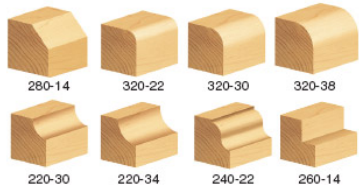

Edge of Arlington Saw & Tool, Inc.

124 South Collins

Arlington, TX 76010

Phone: 817-461-7171 • Fax: 817-795-6651

Toll Free: 888-461-7171

Email: info@eoasaw.com

Website: www.eoasaw.com

Amana Professional Quality 8-PC Profile Set

Thank you for shopping with us! All Timberline® Sets are packaged in a beautifully designed storage case to keep your bits safe, clean, and easy to find for many years of use. Set includes the most commonly used router bits in the industry. 1/2" Shank Professional Quality Carbide-Tipped Custom made hardwood storage case included