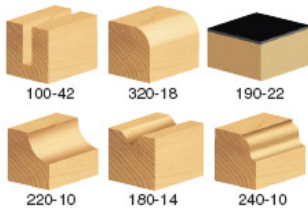

**Amana Professional Quality 6-PC All Purpose Router Bit Set**

Thank you for shopping with us!

All Timberline® Sets are packaged in a beautifully designed storage case to keep your bits safe, clean, and easy to find for many years of use. Set includes the most commonly used router bits in the industry. 1/4" Shank Professional Quality Carbide-Tipped Custom made hardwood storage case included