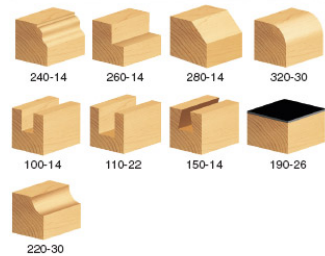

**Amana Professional Quality 11-PC Starter Set**

Thank you for shopping with us!

All Timberline® Sets are packaged in a beautifully designed storage case to keep your bits safe, clean, and easy to find for many years of use. Set includes the most commonly used router bits in the industry. 1/2" Shank Professional Quality Carbide-Tipped Custom made hardwood storage case included

Description	Tool No.
3/16" Dia. Straight Plunge bit, 1/4" cutting length	100-14
1/2" Dia. Straight Plunge bit, 1-1/4" cutting length	110-22
1/2" Dia. 14° Dovetail bit, 1/2" cutting length	150-14
1/2" Dia. Flush Trim bit, 1" cutting length	190-26
3/8" Radius Cove bit	220-30
5/32" Radius Roman Ogee bit	240-14
3/8" Depth Rabbet bit, 1/2" cutting length	260-14
45° Chamfer bit	280-14
3/8" Radius Corner Round bit	320-30
3/16" x 3/8" Bearing (Changes #320-30 to bead bit)	47702
Allen key	5000