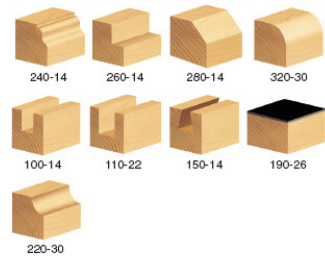

### Amana Professional Quality 11-PC Starter Set

Thank you for shopping with us!

All Timberline® Sets are packaged in a beautifully designed storage case to keep your bits safe, clean, and easy to find for many years of use. Set includes the most commonly used router bits in the industry. 1/2" Shank Professional Quality Carbide-Tipped Custom made hardwood storage case included

Description	Tool No.
3/16" Dia. Straight Plunge bit, 1/4" cutting length	100-14
1/2" Dia. Straight Plunge bit, 1-1/4" cutting length	110-22
1/2" Dia. 14° Dovetail bit, 1/2" cutting length	150-14
1/2" Dia. Flush Trim bit, 1" cutting length	190-26
3/8" Radius Cove bit	220-30
5/32" Radius Roman Ogee bit	240-14
3/8" Depth Rabbet bit, 1/2" cutting length	260-14
45° Chamfer bit	280-14
3/8" Radius Corner Round bit	320-30
3/16" x 3/8" Bearing (Changes #320-30 to bead bit)	47702
Allen key	5000