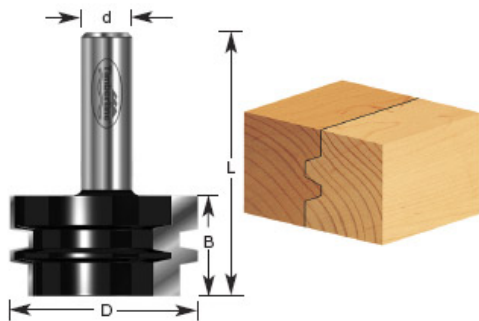

### Amana Professional Quality Glue Joint Router Bit

Thank you for shopping with us!

Second piece is cut "upside down" to the first for a perfect fit. There is no need to realign the router depth, provided that the wood is centered to the cutting edge of the bit. For 5/8" through 1" material. **For use in a table-mounted router. Not for use in a handheld router!** 1/2" Shank 2 Flute Professional Quality Carbide-Tipped

Item #	Manufacturer	Diameter	Cut Height, Length, or Width	Flute	Overall Length	RPM	Shank	Price
470-10	Amana Tool	1 7/8 in	1 3/32 in	2	2 5/8 in	18,000	1/2 in	<b>\$73.26</b>