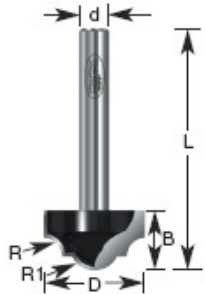

Edge of Arlington Saw & Tool, Inc.

124 South Collins

Arlington, TX 76010

Phone:817-461-7171 • Fax: 817-795-6651

Toll Free: 888-461-7171

Email: info@eoasaw.com

Website: www.eoasaw.com

Amana Professional Quality Classical Plunge Router Bit

Thank you for shopping with us!

Use this bit to form a bead-sided groove with a rounded bottom to embellish solid wood surfaces.

1/4" Shank

2 Flute

Professional Quality Carbide-Tipped

Item #	Manufacturer	Diameter	Cut Height, Length, or Width	Flute	Overall Length	Radius	R1/Radius	Shank	Price
450-08	Amana Tool	1/2 in	7/16 in	2	2 in	3/32 in	9/64 in	1/4 in	\$27.37