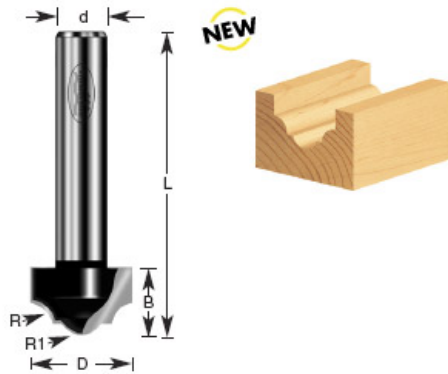

Edge of Arlington Saw & Tool, Inc.

124 South Collins

Arlington, TX 76010

Phone:817-461-7171 • Fax: 817-795-6651

Toll Free: 888-461-7171

Email: info@eoasaw.com

Website: www.eoasaw.com

Amana Professional Quality Classical Groove Router Bit

Thank you for shopping with us!

1/2" Shank 2 Flute Professional Quality Carbide-Tipped

Item #	Manufacturer	Diameter	Cut Height, Length, or Width	Flute	Overall Length	Radius	R1/Radius	Shank	Price
460-16	Amana Tool	1 in	11/16 in	2	3 in	13/64 in	1/4 in	1/2 in	\$44.59