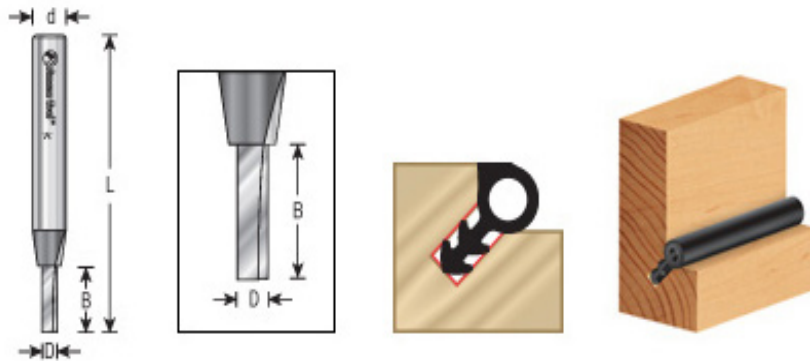

Edge of Arlington Saw & Tool, Inc.

124 South Collins

Arlington, TX 76010

Phone: 817-461-7171 • Fax: 817-795-6651

Toll Free: 888-461-7171

Email: info@eoasaw.com

Website: www.eoasaw.com

Amana Tool Weatherseal Solid Carbide Single Flute Router Bit

Thank you for shopping with us! Use Amana Tool Weatherseal Solid Carbide Single Flute Router Bit to re-groove door and window frames to allow for insulating inserts to block wind and drafts.

Item #	Manufacturer	Diameter	Cut Height, Length, or Width	Flute	Overall Length	Shank	Type	Price
43813	Amana Tool	1/8 in	1/2 in	1	2 1/4 in	1/4 in	Profile	\$29.06