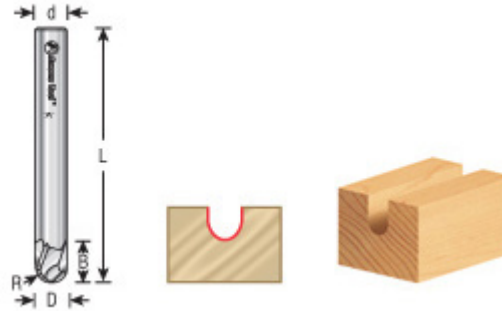

Edge of Arlington Saw & Tool, Inc.

124 South Collins

Arlington, TX 76010

Phone: 817-461-7171 • Fax: 817-795-6651

Toll Free: 888-461-7171

Email: info@eoasaw.com

Website: www.eoasaw.com

Amana Tool Bottom Round Solid Carbide 3-Flute Router Bit

Thank you for shopping with us! Developed for producing round bottomed grooves in hardwood and softwood, plywood and composition material. Used for engraving and carving.

Item #	Manufacturer	Diameter	Cut Height, Length, or Width	Flute	Overall Length	Radius	Shank	Price
45784	Amana Tool	1/4 in	3/8 in	3	2 1/2 in	1/8 in	1/4 in	\$74.66