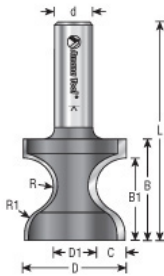

Thank you for shopping with us! These bits shape a flowing ogee edge for creating traditional window sills.

Item #	Manufacturer	Diameter	B1	Cut Height, Length, or Width	Diameter (D1)	Flute	Overall Length	Radius	R1/Radius	Shank	Price
53822	Amana Tool	1 1/4 in	11/16 in	7/8 in	1/2 in	2	2 7/8 in	7/32 in	1/4 in	1/2 in	\$58.06
53824	Amana Tool	1 7/16 in	1 in	1 1/8 in	5/8 in	2	3 7/8 in	3/8 in	5/16 in	1/2 in	\$69.42
53826	Amana Tool	1 1/4 in	7/8 in	1 in	3/8 in	2	3 in	7/32 in	11/32 in	1/2 in	\$69.42
53828	Amana Tool	1 7/16 in	1 1/8 in	1 3/8 in	11/16 in	2	3 3/8 in	23/64 in	9/16 in	1/2 in	\$86.54