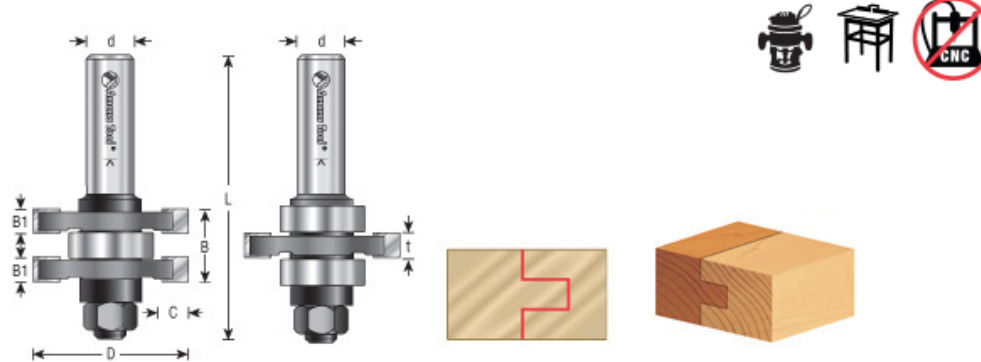

Edge of Arlington Saw & Tool, Inc.

124 South Collins
 Arlington, TX 76010
 Phone:817-461-7171 • Fax: 817-795-6651
 Toll Free: 888-461-7171
 Email: info@eoasaw.com
 Website: www.eoasaw.com

Amana Tool Tongue & Groove 2-Piece Set 2-Wing w/Ball Bearing Guide

Thank you for shopping with us! Each set contains two complete tongue & groove assemblies—one to cut tongues,

one to cut slots.

Item #	Manufacturer	Bearing(s)	Diameter	Cut Height, Length, or Width	Kerf	Overall Length	Shank	Wings	Price
55408	Amana Tool	47708 (2 required)	1 5/8 in	17/32 in	1/8 in	3 in	1/2 in	2-Wing w/Ball Bearing Guide	\$146.93
55407	Amana Tool	47709 (2 required)	1 7/8 in	3/4 in	1/4 in	3 in	1/2 in	2-Wing w/Ball Bearing Guide	\$117.53
55416	Amana Tool	47708 (2 required)	1 5/8 in	1 1/8 in	1/4 in	3 5/16 in	1/2 in	2-Wing w/Ball Bearing Guide	\$198.98