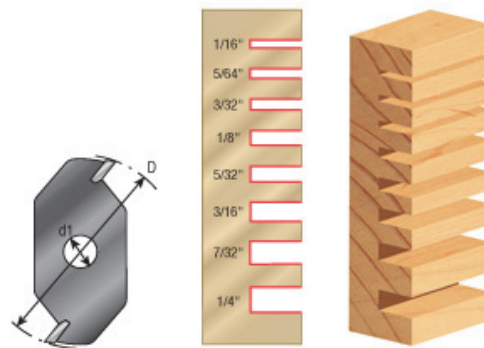

### Amana Tool 2- & 3-Wing Slotting Cutters

Thank you for shopping with us! Two- and three-wing slotting cutters are available individually. Use a two-wing cutter for faster feed rates, three wing for better cut finish. Arbor sold separately. For complete assemblies refer to: [Slotting Cutter Assemblies](#).

Item #	Bore	Kerf	Manufacturer	Note	Wings	Diameter	Price
53102	5/16 in	5/64 in	Amana Tool	Arbor sold separately. Assemblies sold separately.	2	1 7/8 in	<b>\$17.81</b>
53106	5/16 in	1/8 in	Amana Tool	Arbor sold separately. Assemblies sold separately.	2	1 7/8 in	<b>\$18.83</b>
53107	5/16 in	5/32 in	Amana Tool	Arbor sold separately. Assemblies sold separately. 5/32 in size also good for 'biscuit joint' cutting.	2	1 7/8 in	<b>\$19.24</b>
53108	5/16 in	3/16 in	Amana Tool	Arbor sold separately. Assemblies sold separately.	2	1 7/8 in	<b>\$19.24</b>
53109	5/16 in	7/32 in	Amana Tool	Arbor sold separately. Assemblies sold separately.	2	1 7/8 in	<b>\$23.36</b>
53200	5/16 in	1/16 in	Amana Tool	Arbor sold separately. Assemblies sold separately.	3	1 7/8 in	<b>\$20.63</b>