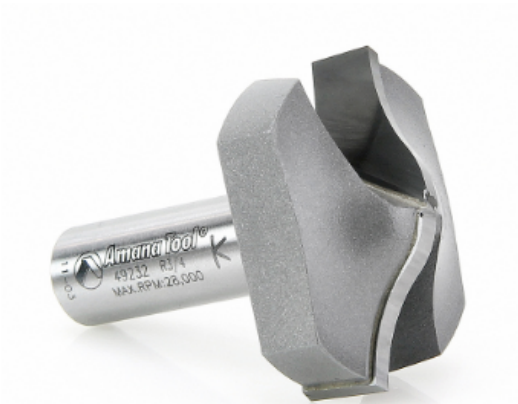

### Amana Tool Carbide-Tipped Round & Ogee 2 Flute

Thank you for shopping with us! Rout decorative grooves on solid wood or MDF panels and surfaces with a handheld or CNC router. Form edges using an edge guide.

Item #	Manufacturer	Diameter	Cut Height, Length, or Width	Flute	Overall Length	Radius	R1/Radius	Shank	Price
49232	Amana Tool	1 5/8 mm	23/32 in	2	2 3/16 in	3/8 in	3/4 in	1/2 in	<b>\$72.04</b>