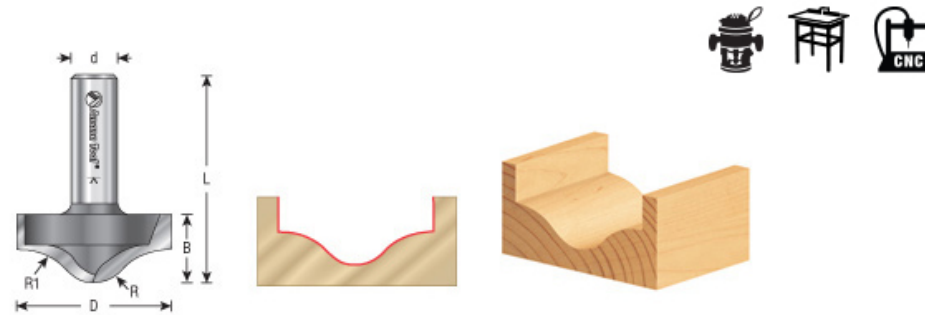

### Amana Tool Carbide-Tipped Round & Ogee 2 Flute

Thank you for shopping with us! Rout decorative grooves on solid wood or MDF panels and surfaces with a handheld or CNC router. Form edges using an edge guide.

Item #	Manufacturer	Diameter	Cut Height, Length, or Width	Flute	Overall Length	Radius	R1/Radius	Shank	Price
49232	Amana Tool	1 5/8 mm	23/32 in	2	2 3/16 in	3/8 in	3/4 in	1/2 in	<b>\$72.04</b>