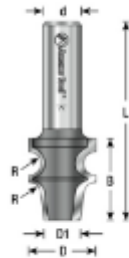

### Amana Tool Edge Beading Carbide-Tipped 2-Flute

Thank you for shopping with us! Similar to the corner bead but with a radiused rather than a hard-edged quirk. Since this bit lacks a pilot, it must be used with a fence or edge guide. Use in a handheld or table-mounted router.

Item #	Manufacturer	Diameter	Cut Height, Length, or Width	Diameter (D1)	Flute	Overall Length	Radius	Shank	Price
54208	Amana Tool	7/8 in	1 1/32 in	.500 in	2	2 3/4 in	5/32 in	1/2 in	<b>\$39.71</b>