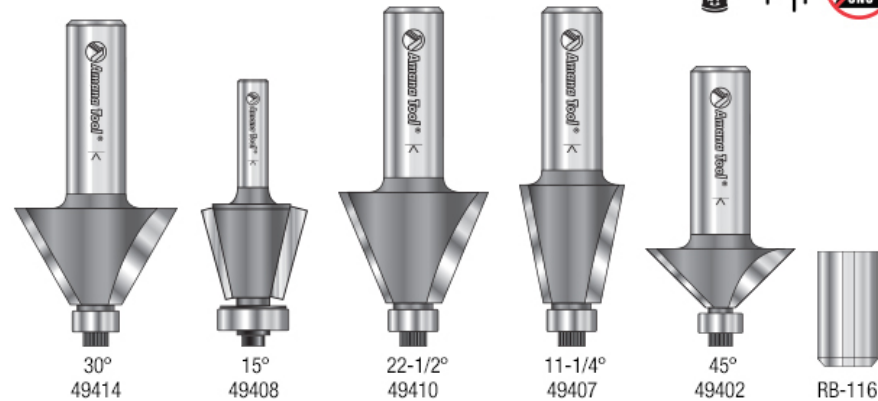

Thank you for shopping with us! Chamfer or bevel edges for decorative effect or to form edge miter joints. Produce crisp, uniform edges at accurate angles to make 4-, 6-, 8-, 12-, or 16-sided boxes. For best results, use in a router table. Stored in a solid wood showcase storage box with a Plexiglas® clear lid. Refer to images for more information. Set includes: 49402, 49407, 49408, 49410, 49414, RB-116

Designed for the following materials:

Wood Storage Box Dimensions 8" L x 6-1/4" W x 3-1/4" H

Item #	Manufacturer	Part Descp.	Includes	No. of Pieces	Price
--------	--------------	-------------	----------	---------------	-------