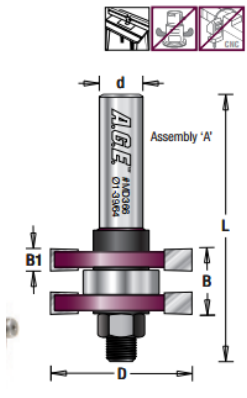

Edge of Arlington Saw & Tool, Inc.

124 South Collins

Arlington, TX 76010

Phone:817-461-7171 • Fax: 817-795-6651

Toll Free: 888-461-7171

Email: info@eoasaw.com

Website: www.eoasaw.com

Amana Pro-Series Tongue & Groove Assembly

Thank you for shopping with us!

Cut perfectly fitted tongue and groove joints on stock between 5/8" and 3/4" thick with a table-mounted router and this assembly. 2-Flute Pro-Series Carbide-Tipped

Item #	Manufacturer	Diameter	B1	Cut Height, Length, or Width	Overall Length	Shank	T&G Material Thickness Range	Price
MD366	Amana Tool	1 39/64 in	1/4 in	3/4 in	3 in	1/2 in	5/8 - 3/4 in	\$53.10