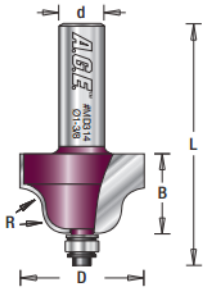

### Amana Pro-Series Roman Ogee Router Bits

Thank you for shopping with us!

The Roman ogee bit, which has a convex curve coming off the bearing, produces the reverse of the ogee. The curve starts at the top as a concave, and fairs down into a convex curve. 2-Flute Pro-Series Carbide-Tipped

Item #	Manufacturer	Diameter	Bearing(s)	Cut Height, Length, or Width	Flute	Overall Length	Radius	Shank	Price
MD310	Amana Tool	1 in	47701, Amana Tool 1/4 ID x 1/2 OD x .186 Thick Steel Ball Bearing Guide	15/32 in	2	2 5/32 in	5/32 in	1/4 in	<b>\$24.38</b>
MD311	Amana Tool	1 in	47701, Amana Tool 1/4 ID x 1/2 OD x .186 Thick Steel Ball Bearing Guide	5/8 in	2	2 1/2 in	5/32 in	1/2 in	<b>\$31.24</b>
MD312	Amana Tool	1 3/8 in	47701, Amana Tool 1/4 ID x 1/2 OD x .186 Thick Steel Ball Bearing Guide	21/32 in	2	2 1/4 in	1/4 in	1/4 in	<b>\$31.05</b>
MD314	Amana Tool	1 3/8 in	47701, Amana Tool 1/4 ID x 1/2 OD x .186 Thick Steel Ball Bearing Guide	7/8 in	2	2 5/8 in	1/4 in	1/2 in	<b>\$32.70</b>