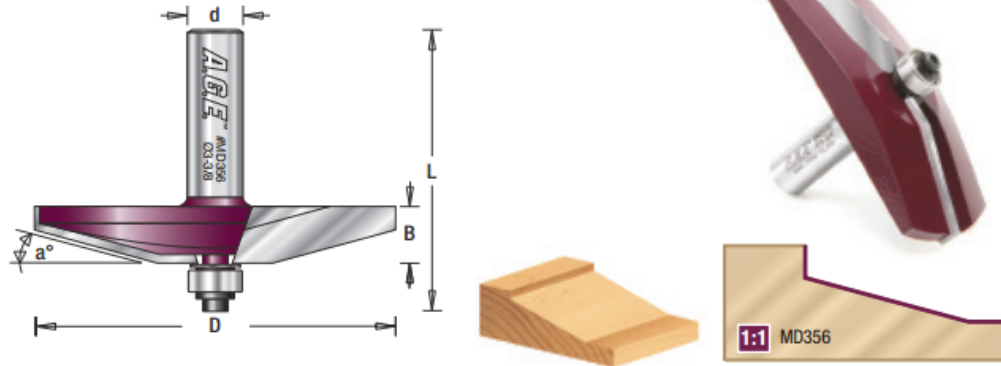

Edge of Arlington Saw & Tool, Inc.

124 South Collins

Arlington, TX 76010

Phone: 817-461-7171 • Fax: 817-795-6651

Toll Free: 888-461-7171

Email: info@eoasaw.com

Website: www.eoasaw.com

Amana Pro-Series Provisional Raised Panel Router Bit

Thank you for shopping with us!

Create raised panels for cabinet doors, frame-and-panel furniture, and architectural paneling with these provisional raised panel bits.

2-Flute

Pro-Series Carbide-Tipped

Item #	Diameter	Cut Height, Length, or Width	Manufacturer	Overall Length	Shank	Angle	Price
MD356	3 1/2 in	1/2 in	Amana Tool	2 7/16 in	1/2 in	15 deg	\$83.03