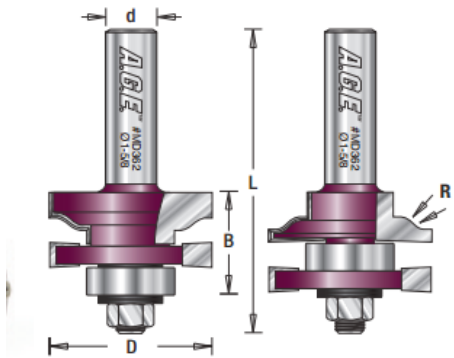

Edge of Arlington Saw & Tool, Inc.

124 South Collins

Arlington, TX 76010

Phone:817-461-7171 • Fax: 817-795-6651

Toll Free: 888-461-7171

Email: info@eoasaw.com

Website: www.eoasaw.com

Amana Pro-Series Ogee Stile & Rail Set Router Bit

Thank you for shopping with us!

Our rail and stile sets give you two complete bits: one for the rail cuts, one for the stiles. Make cabinet doors and all varieties of frame-and-panel assemblies for furniture and architectural applications. 2-Flute Pro-Series Carbide-Tipped

Item #	Manufacturer	Diameter	Cut Height, Length, or Width	Bearing(s)	Overall Length	Radius	Shank	Price
MD362	Amana Tool	1 5/8 in	1 in	47708, Amana Tool Steel Ball Bearing Guide 7/8 Overall Dia x 5/16 Inner Dia x 9/32 Height	2 29/32 in	13/64 in	1/2 in	$92.03