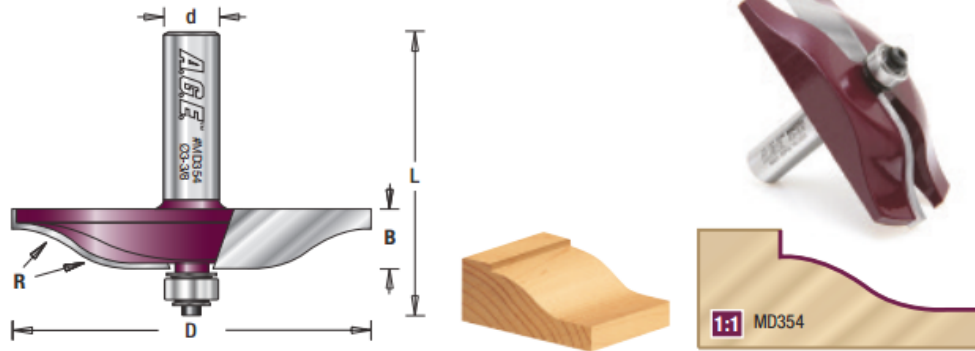

### Amana Pro-Series Ogee Raised Panel Router Bit

Thank you for shopping with us!

Create raised panels for cabinet doors, frame-and-panel furniture, and architectural paneling with these ogee raised panel bits. 2-Flute Pro-Series Carbide-Tipped

Item #	Manufacturer	Diameter	Cut Height, Length, or Width	Overall Length	Radius	Shank	Price
MD354	Amana Tool	3 1/2 in	1/2 in	2 7/16 in	7/8 in	1/2 in	<b>\$81.60</b>