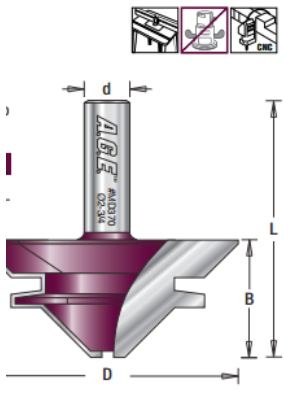

Edge of Arlington Saw & Tool, Inc.

124 South Collins

Arlington, TX 76010

Phone:817-461-7171 • Fax: 817-795-6651

Toll Free: 888-461-7171

Email: info@eoasaw.com

Website: www.eoasaw.com

Amana Pro-Series Lock Miter Router Bit

Thank you for shopping with us!

First piece is cut flat (horizontal) and the second is cut perpendicular to the first for a perfect fit. No need to realign the router depth, provided that the wood is centered to the cutting edge of the bit. 2-Flute Pro-Series Carbide-Tipped

Item #	Manufacturer	Diameter	Cut Height, Length, or Width	Overall Length	Shank	Angle	Price
MD370	Amana Tool	2 3/4 in	1 1/4 in	2 3/4 in	1/2 in	45 deg	\$103.65