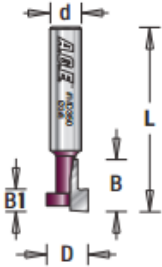

Thank you for shopping with us!

Used for cutting keyhole slots in plaques, picture frames, and other wall hanging items. 2-Flute Pro-Series Carbide-Tipped

Item #	Manufacturer	Diameter	B1	Cut Height, Length, or Width	Overall Length	Shank	Price
MD350	Amana Tool	3/8 in	7/16 in	3/8 in	1 1/2 in	1/4 in	\$16.61