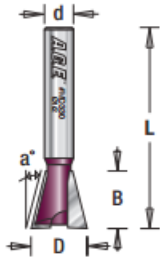

Thank you for shopping with us!

The dovetail joint is the strongest construction method for drawers, boxes, chests, and fine casework. Cut butterfly keys, splines, and inlays. 2-Flute Pro-Series Carbide-Tipped

Item #	Manufacturer	Diameter	Cut Height, Length, or Width	Overall Length	Shank	Angle	Price
MD330	Amana Tool	1/2 in	1/2 in	1 3/4 in	1/4 in	14 deg	\$14.14