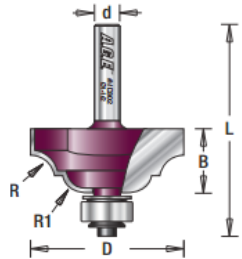

Thank you for shopping with us!

These classical bead and cove bits combine the two basic forms, which are separated by a fillet to create beautiful trim or edge detail. 2-Flute Pro-Series Carbide-Tipped

Item #	Manufacturer	Diameter	Bearing(s)	Cut Height, Length, or Width	Flute	Overall Length	Radius	R1/Radius	Shank	Price
MD302	Amana Tool	1 1/2 in	47706, Amana Tool 3/16 ID x 1/2 OD x .195 Thick Steel Ball Bearing Guide	5/8 in	2	2 1/8 in	15/64 in	7/32 in	1/4 in	\$49.61