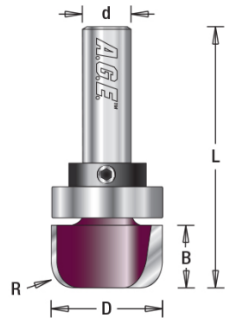

### Amana Pro Series Bowl & Tray Router Bit

Thank you for shopping with us!

For routing solid wood serving trays, flat dishes, shallow bowls, and similar objects. This router bit with ball bearing guide cuts flat smooth bottom surfaces, vertical walls, and a transition radius between them—all in one pass.

Item #	Manufacturer	Diameter	Cut Height, Length, or Width	Flute	Overall Length	Radius	Shank	Price
MD400	Amana Tool	1 1/4 in	5/8 in	2	2 5/8 in	1/4 in	1/2 in	<b>\$48.56</b>