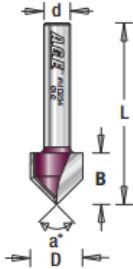

### Amana Pro-Series Base Molding Router Bit

Thank you for shopping with us!

One of the easiest ways to dress up a room is to replace the base molding with a wide, bold profile. 2-Flute Pro-Series Carbide-Tipped

Item #	Manufacturer	Diameter	Cut Height, Length, or Width	Flute	Overall Length	Radius	R1/Radius	Shank	Price
MD374	Amana Tool	1 7/16 in	19/32 in	2	2 in	5/16 in	3/8 in	1/2 in	<b>\$60.26</b>