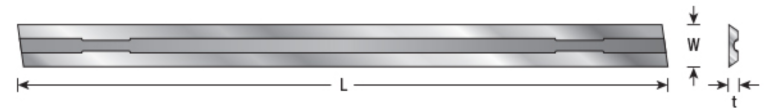

Thank you for shopping with us!

Solid Carbide reversible knives designed for many popular 3 1/4" machines. The ICK-100 (82mm) will fit many models by AEG, Bosch, Hitachi, Makita, Metabo, Ryobi, Skil, etc. The ICK-200 (82.7mm) will fit many models by Black & Decker. Includes one pair of 2-

sided reversible knives.

Item #	Manufacturer	Thickness	Length	Width	Overall Length	Price
ICK-100	Amana Tool	1.12 mm	1.12 mm	5.5 mm	3 1/4 in	\$10.69
ICK-200	Amana Tool	1.12 mm	1.12 mm	5.5 mm	3 1/4 in	\$13.01