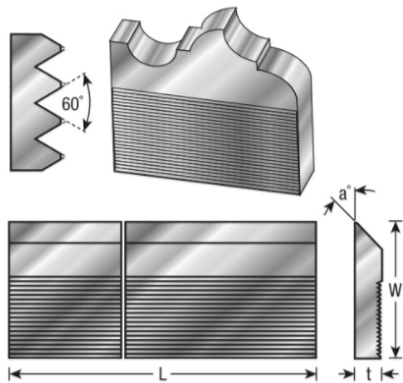

Edge of Arlington Saw & Tool, Inc.

124 South Collins

Arlington, TX 76010

Phone:817-461-7171 • Fax: 817-795-6651

Toll Free: 888-461-7171

Email: info@eoasaw.com

Website: www.eoasaw.com

Amana Tool Corrugated Back Moulder Steel M-2 High Speed Steel (HSS)

Thank you for shopping with us!

| Item # | Angle | Width | Thickness | Overall Length | Manufacturer | Price |
|---------|--------|----------|-----------|----------------|--------------|-----------------|
| CSK-100 | 45 deg | 1 1/4 in | 1/4 in | 25 in | Amana Tool | \$111.11 |
| CSK-110 | 45 deg | 1 1/2 in | 1/4 in | 25 in | Amana Tool | \$119.48 |
| CSK-120 | 45 deg | 1 3/4 in | 1/4 in | 25 in | Amana Tool | \$129.71 |
| CSK-130 | 45 deg | 2 in | 1/4 in | 25 in | Amana Tool | \$131.71 |
| CSK-140 | 45 deg | 2 1/4 in | 1/4 in | 25 in | Amana Tool | \$144.38 |
| CSK-150 | 45 deg | 2 1/2 in | 1/4 in | 25 in | Amana Tool | \$136.35 |
| CSK-160 | 45 deg | 2 3/4 in | 1/4 in | 25 in | Amana Tool | \$165.30 |
| CSK-170 | 45 deg | 3 in | 1/4 in | 25 in | Amana Tool | \$175.73 |
| CSK-300 | 45 deg | 1 1/4 in | 5/16 in | 25 in | Amana Tool | \$120.86 |

| | | | | | | |
|---------|--------|----------|---------|-------|------------|-----------------|
| CSK-310 | 45 deg | 1 1/2 in | 5/16 in | 25 in | Amana Tool | \$137.03 |
| CSK-320 | 45 deg | 1 3/4 in | 5/16 in | 25 in | Amana Tool | \$147.00 |
| CSK-330 | 45 deg | 2 in | 5/16 in | 25 in | Amana Tool | \$152.55 |
| CSK-340 | 45 deg | 2 1/4 in | 5/16 in | 25 in | Amana Tool | \$156.23 |
| CSK-350 | 45 deg | 2 1/2 in | 5/16 in | 25 in | Amana Tool | \$163.91 |
| CSK-360 | 45 deg | 2 3/4 in | 5/16 in | 25 in | Amana Tool | \$163.05 |
| CSK-370 | 45 deg | 3 in | 5/16 in | 25 in | Amana Tool | \$185.33 |