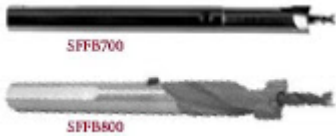

### Southeast Tool Carbide-Tipped Face Frame Bits

Thank you for shopping with us!

Item #	Manufacturer	Diameter	Machine	Overall Length	Type	Price
SFFB700	Southeast Tool	3/8 in	Evans, Ritter, Unique, Marcon, Norfield, Face Frame Machines	4 in	Complete Assembly (#29 Pilot Drill)	<b>\$34.05</b>
SFFB800	Southeast Tool	3/8 in	Evans, Ritter, Unique, Marcon, Norfield, Face Frame Machines	4 in	Complete Assembly (#29 Pilot Drill)	<b>\$43.77</b>
SFFB900	Southeast Tool	3/8 in	Kreg Machine	6 in	Complete Assembly (#29 Pilot Drill)	<b>\$57.89</b>
SFFB710	Southeast Tool	--	Evans, Ritter, Unique, Marcon, Norfield, Face Frame Machines	--	#29 Pilot Drill Only	<b>\$6.09</b>
SFFB720	Southeast Tool	--	Replacement Set Screw	--	Replacement Set Screw	<b>\$1.22</b>