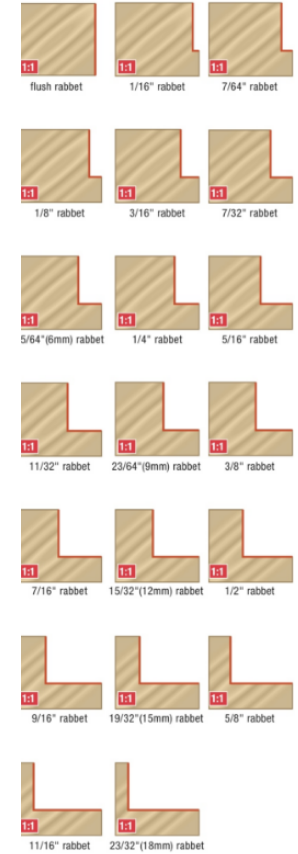

Edge of Arlington Saw & Tool, Inc.

124 South Collins

Arlington, TX 76010

Phone: 817-461-7171 • Fax: 817-795-6651

Toll Free: 888-461-7171

Email: info@eoasaw.com

Website: www.eoasaw.com

Amana Tool Collar Kits for Insert Superabbet™ & Insert Superabbet, Jr.™

Thank you for shopping with us!

Collars and Kits

Item #	Manufacturer	Includes	Price
67500	Amana Tool	6 Pc Kit: 67398, 67400, 67402, 67408, 67414, 67420	\$44.89
67600	Amana Tool	5 Pc Kit: 67404, 67410, 67416, 67422, 67428	\$44.89

67800	Amana Tool	21 Pc Kit: two #47701 bearings, 67206 spacer, #5000 allen key, #67094 allen screw and 16 individual collars: 67398, 67400, 67402, 67404, 67406, 67408, 67410, 67412, 67414, 67416, 67418, 67420, 67422, 67424, 67428, 67430	\$129.98
67350	Amana Tool	5 Pc Kit: 67408, 67410, 67414, 67420, 67426	\$40.01
67355	Amana Tool	17 Pc Kit: two #47701 bearings, #67206 spacer, #5000 allen key, #67094 allen screw and 12 individual collars: 67408, 67410, 67412, 67414, 67416, 67418, 67420, 67422, 67424, 67426, 67428, 67430	\$97.28